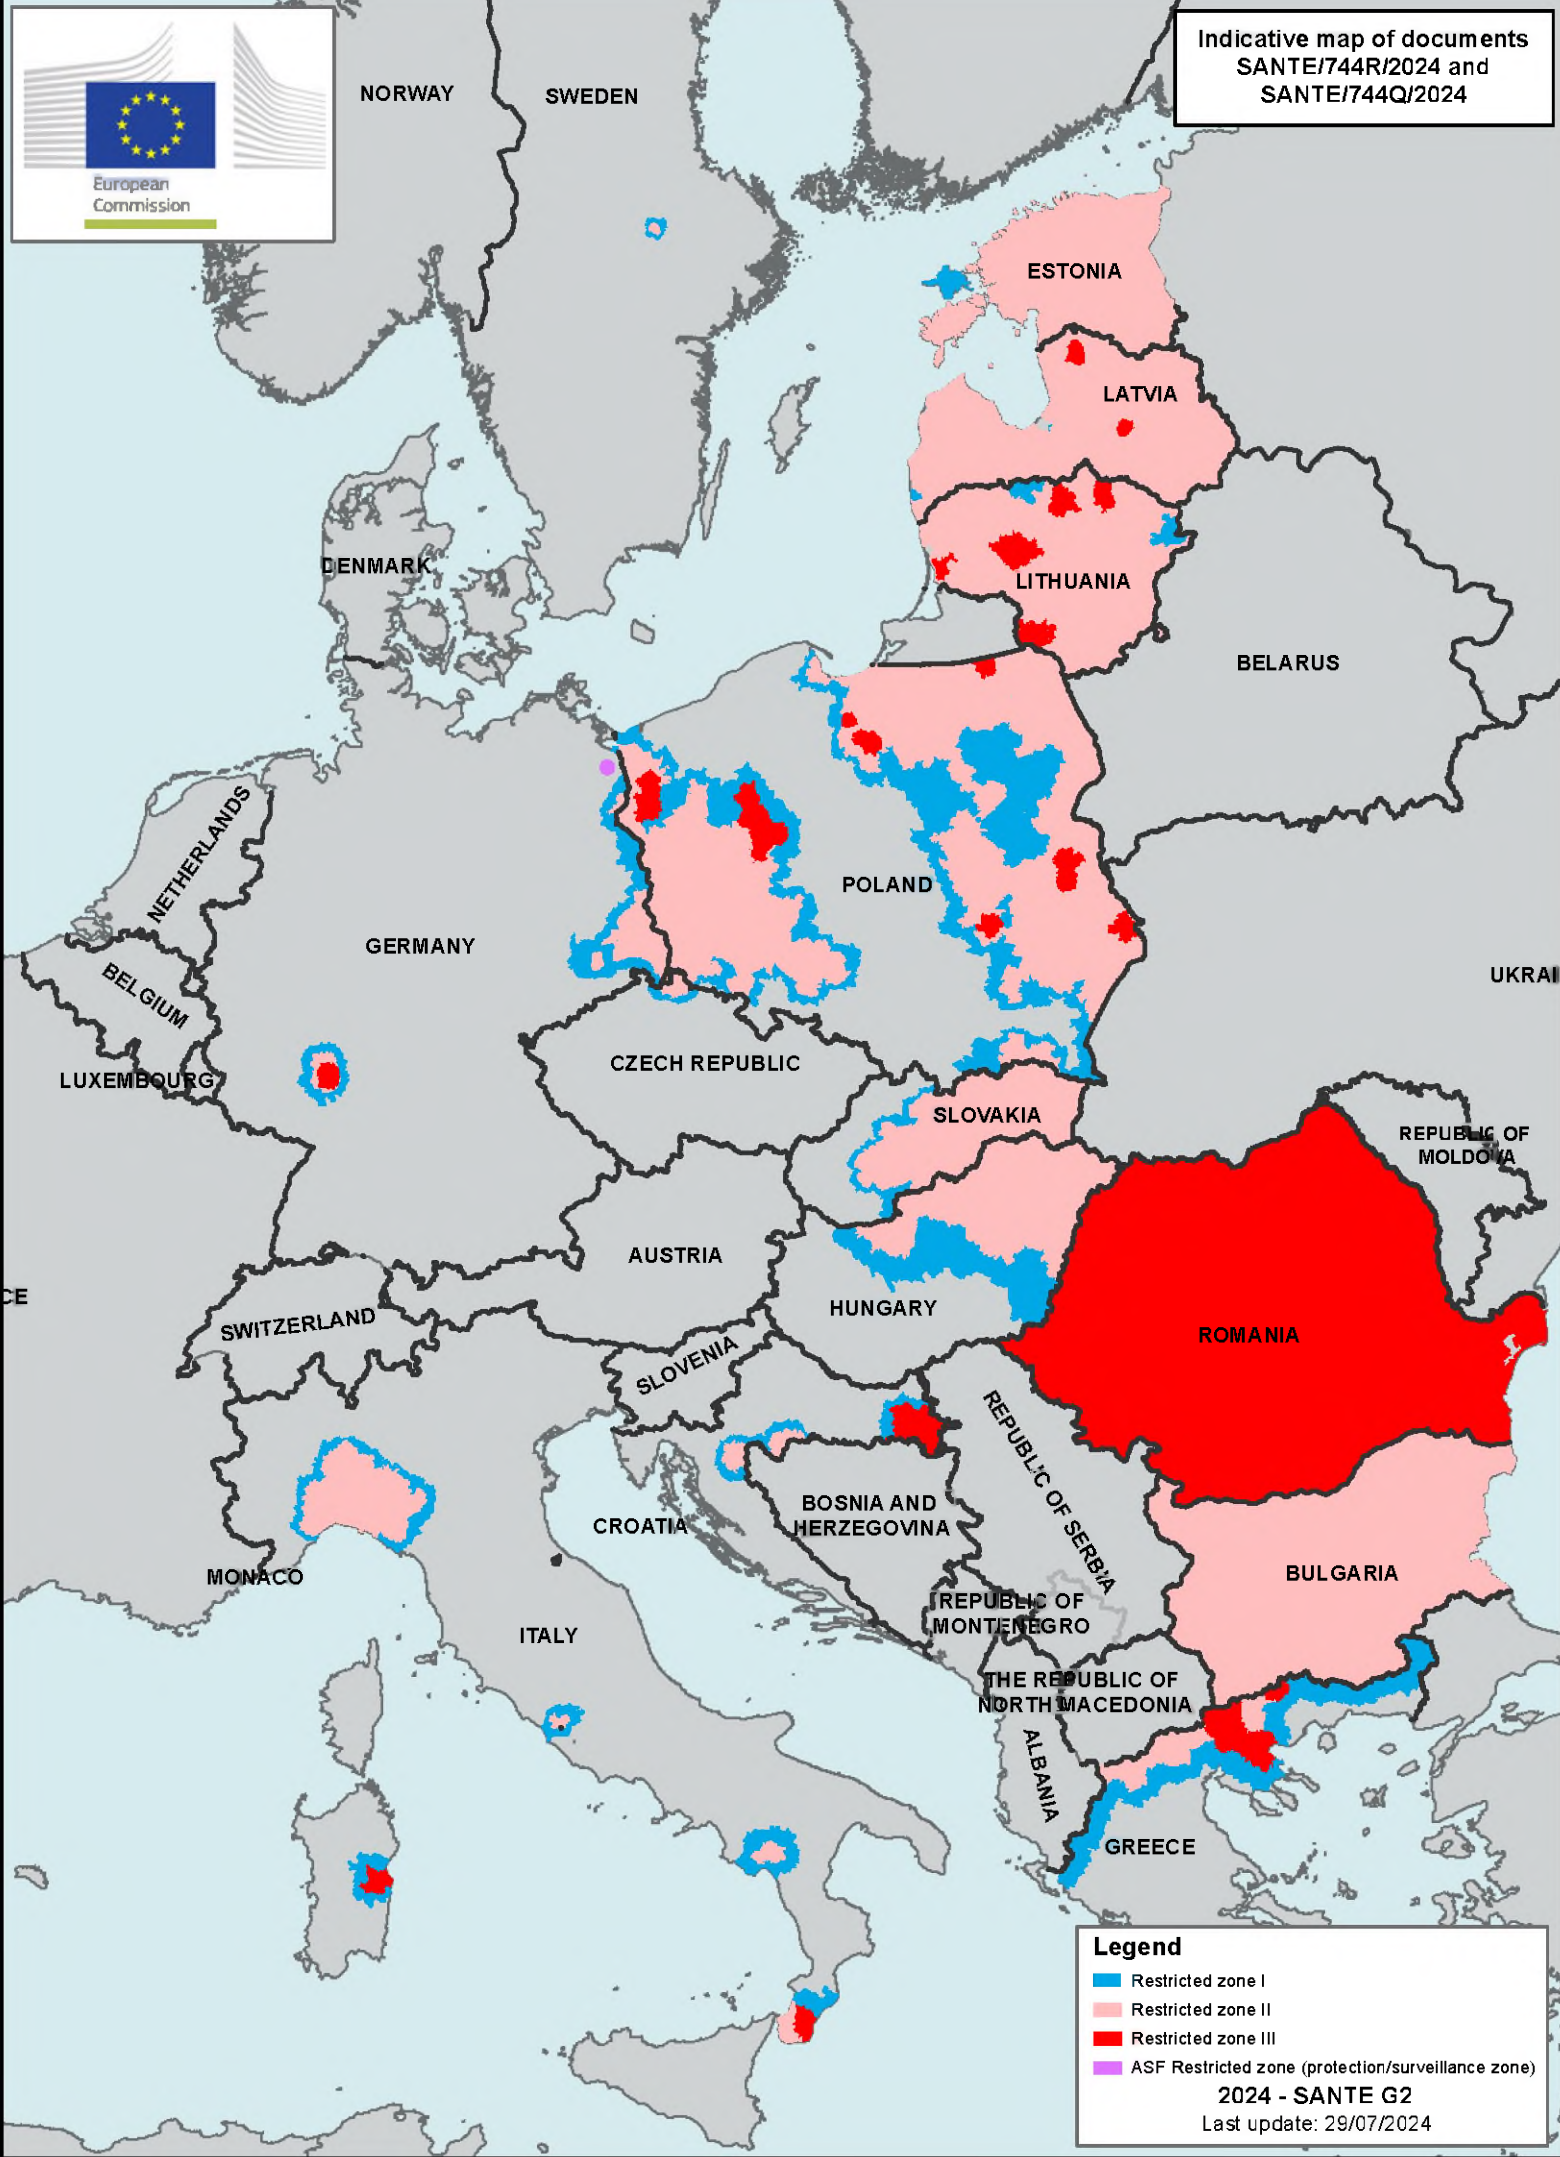

Indicative map of documents  
SANTE/744R/2024 and  
SANTE/744Q/2024

**Legend**

- Restricted zone I
- Restricted zone II
- Restricted zone III
- ASF Restricted zone (protection/surveillance zone)

2024 - SANTE G2  
Last update: 29/07/2024

0 130 260 520 780 1,040 Kilometers